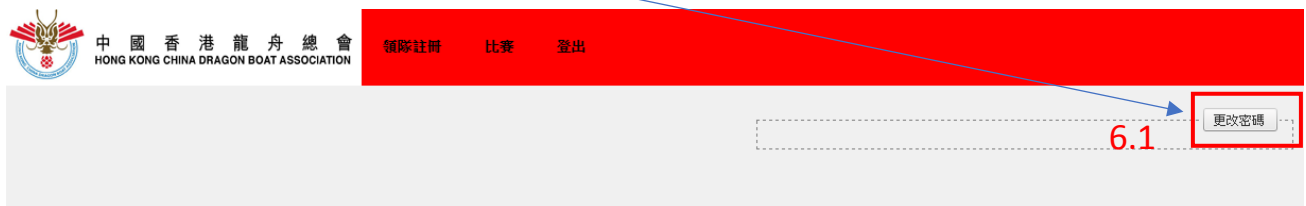

步驟 6

基於安全理由，領隊可更改登入密碼

6.1 按 ” 更改密碼 ”